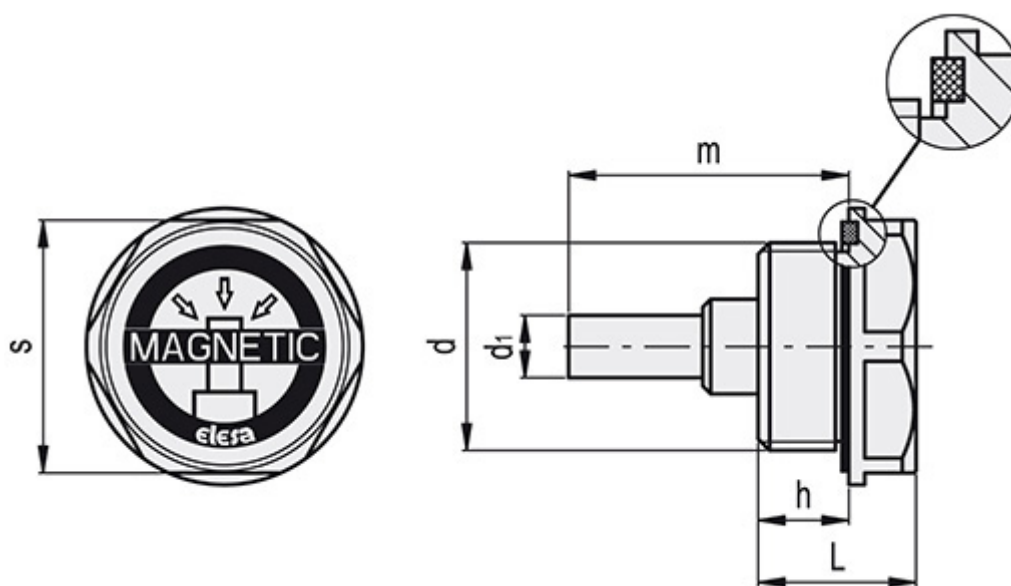

Article number: 2311059705
Description: Elesa Magnetic plug
TMB-24-M20x1,5

Measures

d1	= 8
e	= M20x1,5
h	= 11
L	= 18.5
m	= 34
s	= 24
Weight	= 28